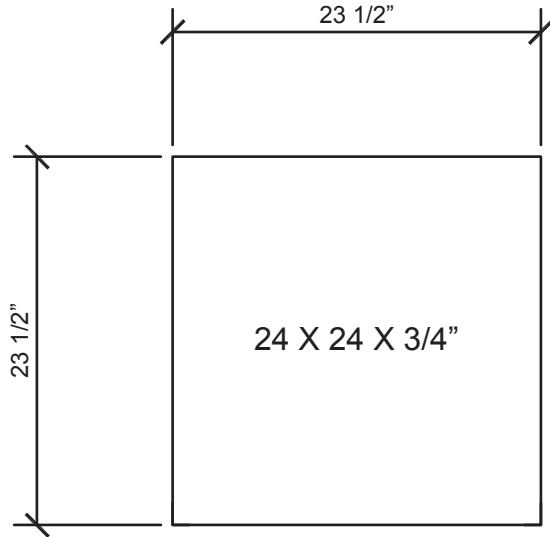

Tile Tech Inc.
Paving America one step at a time!

National Distribution
Toll Free: 888-380-5575

Tel: 213-380-5560
Fax: 213-380-5561

PORCELAIN PAVER DETAILS

24" x 24" x 3/4"

TOP VIEW

SIDE VIEW

ISOMETRIC VIEW