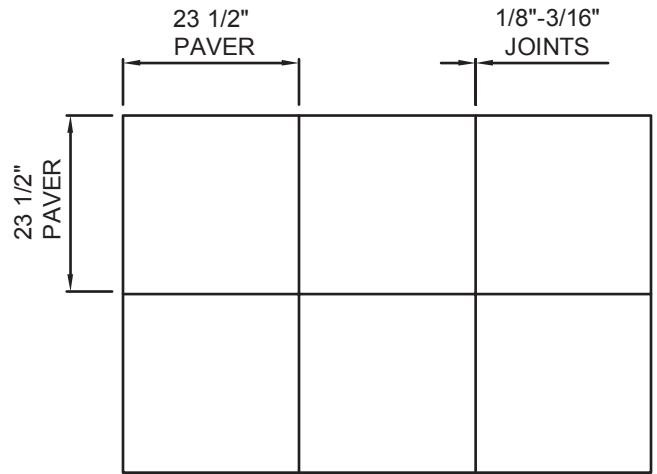

SQUARE LAYOUT

GENERAL NOTES: APPLY TO ALL OF THE ABOVE PRODUCTS

1. INSTALLATION MUST BE COMPLETED IN ACCORDANCE WITH TILE TECH PRODUCT SPECIFICATIONS.
2. DRAWING NOT TO SCALE.
3. CONTRACTOR'S NOTE: FOR PRODUCT AND COMPANY INFORMATION VISIT www.TILETECHPAVERS.com