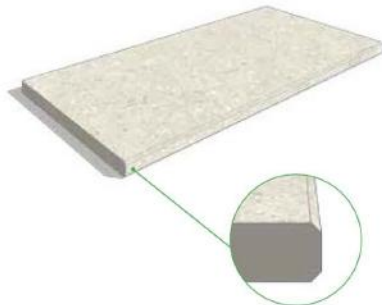

PICTURE	FINISHING	SIZE (Inch)	SIZE (mm)
	ONE BEVEL COPING	12"x24"	300 x 600
	FULL BULLNOSE COPING	12"x24"	300 x 600

DOUBLE BEVEL COPING

30x60 - 11¾"x 23½" Available in all colours.

FULL BULLNOSE COPING

30x60 - 11¾"x 23½" Available in all colours.