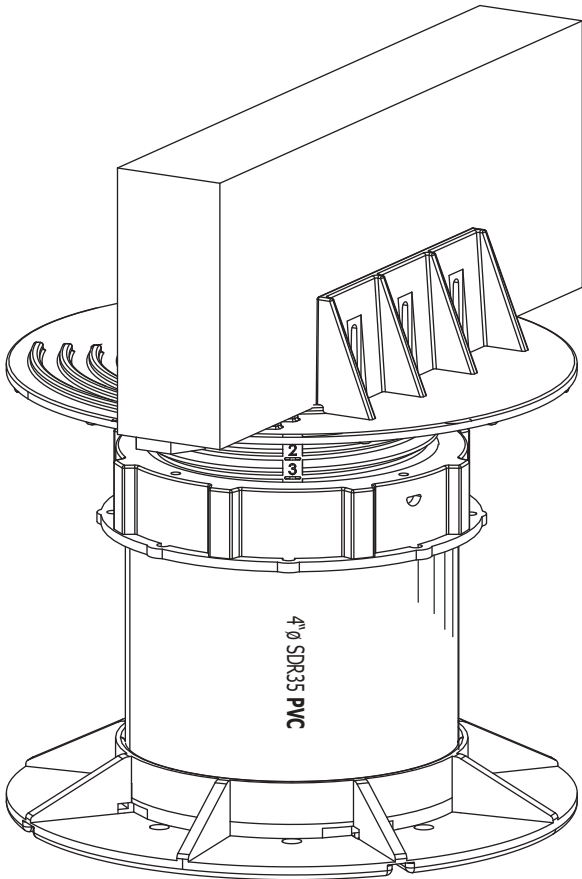

Tile Tech Inc.
Paving America one step at a time!

JOIST SUPPORT & PEDESTAL APPLICATION

JOIST SUPPORT CAP DETAILS

National Distribution

Tel: 213-380-5560

Toll Free: 888-380-5575

Fax: 213-380-5561

GENERAL NOTES: APPLY TO ALL OF THE ABOVE PRODUCTS

1. INSTALLATION MUST BE COMPLETED IN ACCORDANCE WITH TILE TECH PAVERS PRODUCT SPECIFICATIONS.
2. DRAWING NOT TO SCALE.
3. USE OF BUFFER PADS IS MANDATORY.
4. CONTRACTOR'S NOTE: FOR PRODUCT AND COMPANY INFORMATION VISIT www.TILETECHPAVERS.com