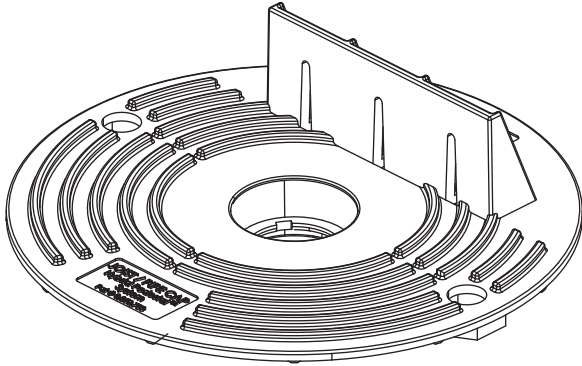

Tile Tech Inc.
Paving America one step at a time!

JOIST SUPPORT & PEDESTAL APPLICATION

JOIST SUPPORT CAP DETAILS

National Distribution

Tel: 213-380-5560

Toll Free: 888-380-5575

Fax: 213-380-5561

GENERAL NOTES: APPLY TO ALL OF THE ABOVE PRODUCTS

1. INSTALLATION MUST BE COMPLETED IN ACCORDANCE WITH TILE TECH PAVERS PRODUCT SPECIFICATIONS.
2. DRAWING NOT TO SCALE.
3. USE OF BUFFER PADS IS MANDATORY.
4. CONTRACTOR'S NOTE: FOR PRODUCT AND COMPANY INFORMATION VISIT www.TILETECHPAVERS.com